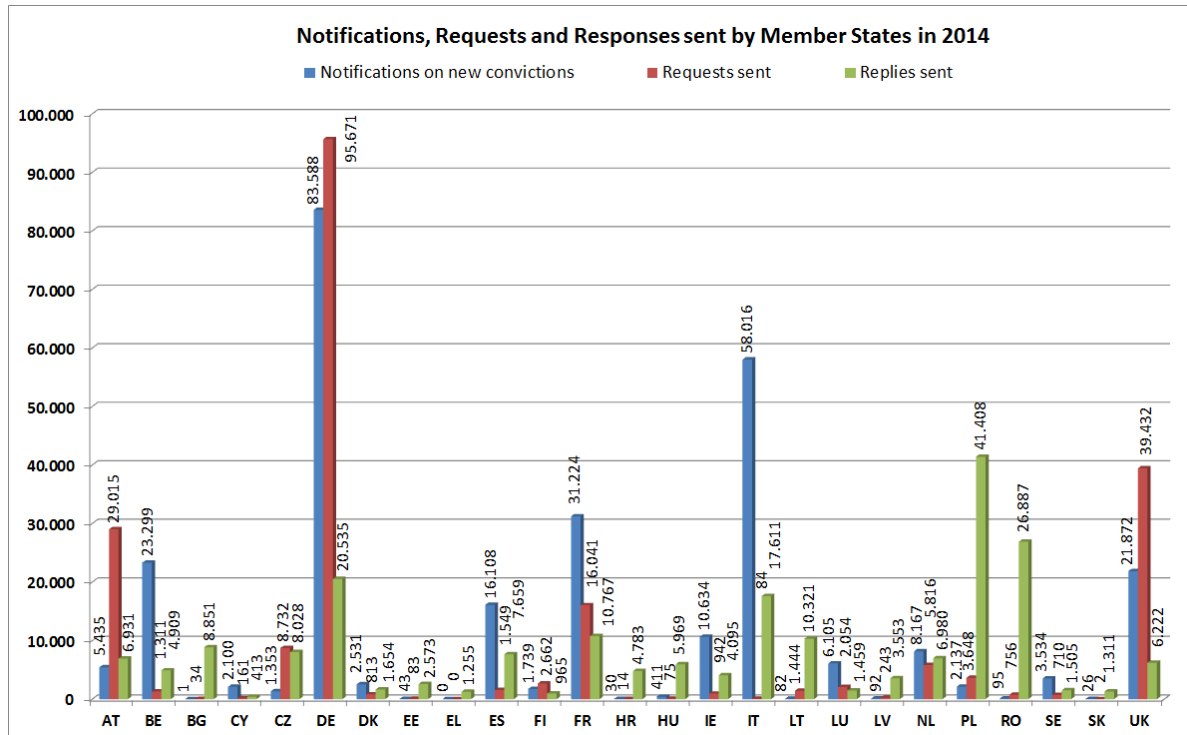

The table below shows the evolution of the number of interconnections for each Member State over the years, with indication of the percentage of all possible interconnections (with 28 Member States live) and of the operational ones (with Member States interconnected at that time).

Member State	2012 (20 MS live)			2013 (25 MS live)			2014 (25 MS live)			2015 (25 MS live)			2016 (26 MS live)		
	Partners	% of 19	% of 27	Partners	% of 24	% of 27	Partners	% of 24	% of 27	Partners	% of 24	% of 27	Partners	% of 25	% of 27
AT	18	95%	67%	23	96%	85%	24	100%	89%	24	100%	89%	25	100%	93%
BE	3	16%	11%	21	88%	78%	22	92%	81%	24	100%	89%	24	96%	89%
BG	8	42%	30%	19	79%	70%	20	83%	74%	22	92%	81%	22	88%	81%
CY	-	-	-	7	29%	26%	17	71%	63%	20	83%	74%	20	80%	74%
CZ	3	16%	11%	15	63%	56%	22	92%	81%	22	92%	81%	24	96%	89%
DE	6	32%	22%	13	54%	48%	22	92%	81%	24	100%	89%	24	96%	89%
DK	7	37%	26%	19	79%	70%	23	96%	85%	23	96%	85%	23	92%	85%
EE	9	47%	33%	17	71%	63%	19	79%	70%	22	92%	81%	22	88%	81%
EL	7	37%	26%	9	38%	33%	13	54%	48%	18	75%	67%	18	72%	67%
ES	14	74%	52%	21	88%	78%	24	100%	89%	24	100%	89%	24	96%	89%
FI	9	47%	33%	14	58%	52%	21	88%	78%	24	100%	89%	24	96%	89%
FR	11	58%	41%	20	83%	74%	24	100%	89%	24	100%	89%	24	96%	89%
HR	-	-	-	3	13%	11%	11	46%	41%	14	58%	52%	17	68%	63%
HU	1	5%	4%	12	50%	44%	18	75%	67%	20	83%	74%	22	88%	81%
IE	8	42%	30%	21	88%	78%	23	96%	85%	23	96%	85%	25	100%	93%
IT	-	-	-	16	67%	59%	20	83%	74%	23	96%	85%	23	92%	85%
LT	11	58%	41%	18	75%	67%	21	88%	78%	22	92%	81%	23	92%	85%
LU	-	-	-	17	71%	63%	19	79%	70%	21	88%	78%	23	92%	85%
LV	6	32%	22%	11	46%	41%	19	79%	70%	25	104%	93%	25	100%	93%
MT		0%	0%	-	-	-	-	-	-	-	-	-	3	12%	11%
NL	14	74%	52%	20	83%	74%	23	96%	85%	24	100%	89%	24	96%	89%
PL	12	63%	44%	19	79%	70%	23	96%	85%	24	100%	89%	24	96%	89%
RO	11	58%	41%	18	75%	67%	20	83%	74%	24	100%	89%	24	96%	89%
SE	-	-	-	6	25%	22%	23	96%	85%	24	100%	89%	24	96%	89%
SK	1	5%	4%	2	8%	7%	5	21%	19%	19	79%	70%	20	80%	74%
UK	13	68%	48%	18	75%	67%	19	79%	70%	22	92%	81%	24	96%	89%
TOTAL	172	45%	23%	379	63%	50%	495	83%	65%	556	93%	74%	575	88%	76%

1.2. Number of notifications, requests and replies per Member State

The graphs below illustrate the volumes of notifications on new convictions sent, the requests for information sent and the replies sent for the interconnected Member States in 2014 and 2015.