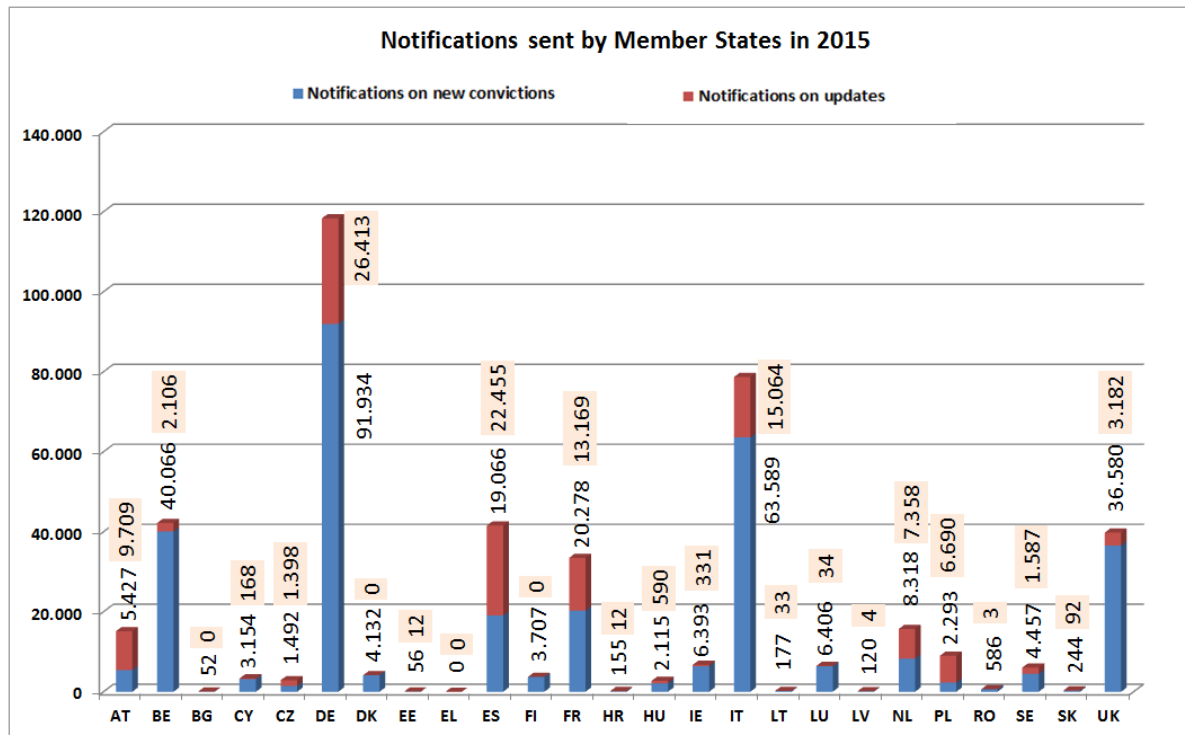

1.3. Notifications

The graphs below present the volume of notifications issued by the interconnected Member States in 2014 and 2015 sorted by new convictions and updates on previously sent notifications.

The table below presents the proportion of sent notifications on new convictions and updates during the whole ECRIS operation period.

Notifications										
	2012		2013		2014		2015		2016	
New conviction	51.089	68%	194.040	76%	278.623	76%	320.799	74%	331.878	73%
Conviction update	24.339	32%	60.695	24%	86.954	24%	110.376	26%	121.245	27%
	75.428		254.735		365.577		431.175		453.123	

*only 8 months of ECRIS activity in 2012

1.4. Requests for information

The graphs below compare the volume of requests for information sent by all interconnected Member States in 2014 and 2015 to the volume of received replies to these requests.