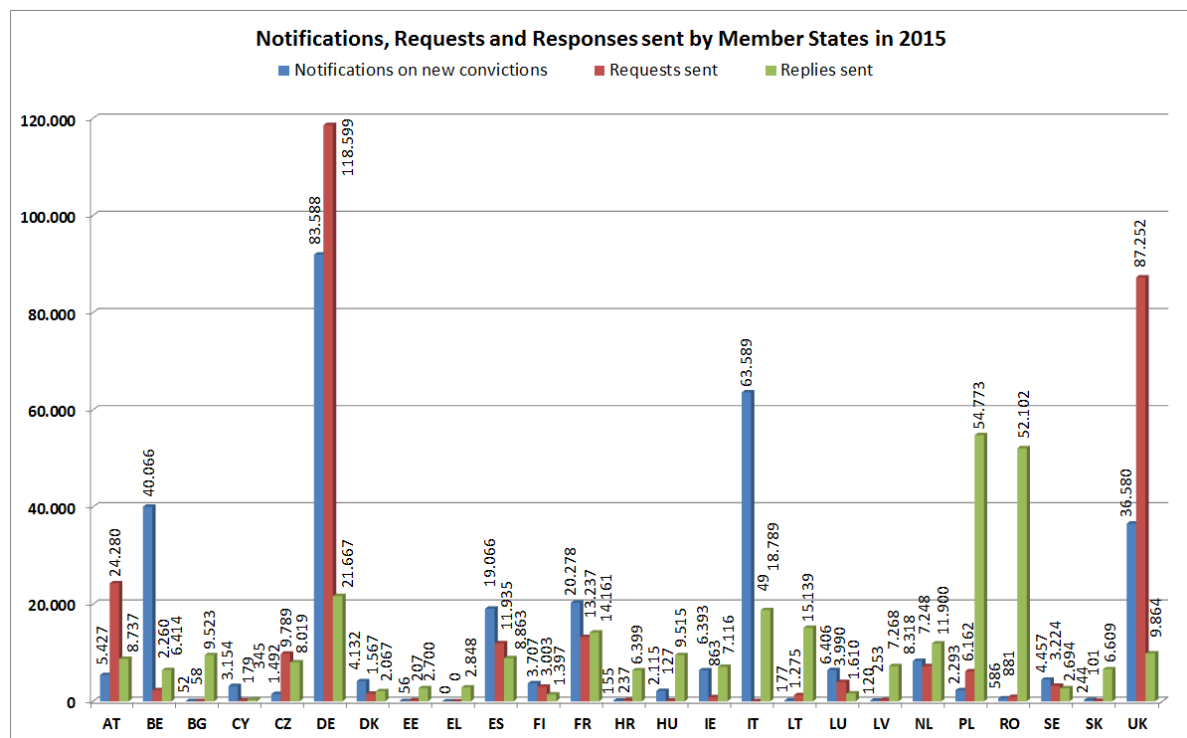

The table below shows the evolution of the number of interconnections for each Member State over the years, with indication of the percentage of all possible interconnections (with 28 Member States live) and of the operational ones (with Member States interconnected at that time).

Member State	2012 (20 MS live)			2013 (25 MS live)			2014 (25 MS live)			2015 (25 MS live)			2016 (26 MS live)		
	Partners	% of 19	% of 27	Partners	% of 24	% of 27	Partners	% of 24	% of 27	Partners	% of 24	% of 27	Partners	% of 25	% of 27
AT	18	95%	67%	23	96%	85%	24	100%	89%	24	100%	89%	25	100%	93%
BE	3	16%	11%	21	88%	78%	22	92%	81%	24	100%	89%	24	96%	89%
BG	8	42%	30%	19	79%	70%	20	83%	74%	22	92%	81%	22	88%	81%
CY	-	-	-	7	29%	26%	17	71%	63%	20	83%	74%	20	80%	74%
CZ	3	16%	11%	15	63%	56%	22	92%	81%	22	92%	81%	24	96%	89%
DE	6	32%	22%	13	54%	48%	22	92%	81%	24	100%	89%	24	96%	89%
DK	7	37%	26%	19	79%	70%	23	96%	85%	23	96%	85%	23	92%	85%
EE	9	47%	33%	17	71%	63%	19	79%	70%	22	92%	81%	22	88%	81%
EL	7	37%	26%	9	38%	33%	13	54%	48%	18	75%	67%	18	72%	67%
ES	14	74%	52%	21	88%	78%	24	100%	89%	24	100%	89%	24	96%	89%
FI	9	47%	33%	14	58%	52%	21	88%	78%	24	100%	89%	24	96%	89%
FR	11	58%	41%	20	83%	74%	24	100%	89%	24	100%	89%	24	96%	89%
HR	-	-	-	3	13%	11%	11	46%	41%	14	58%	52%	17	68%	63%
HU	1	5%	4%	12	50%	44%	18	75%	67%	20	83%	74%	22	88%	81%
IE	8	42%	30%	21	88%	78%	23	96%	85%	23	96%	85%	25	100%	93%
IT	-	-	-	16	67%	59%	20	83%	74%	23	96%	85%	23	92%	85%
LT	11	58%	41%	18	75%	67%	21	88%	78%	22	92%	81%	23	92%	85%
LU	-	-	-	17	71%	63%	19	79%	70%	21	88%	78%	23	92%	85%
LV	6	32%	22%	11	46%	41%	19	79%	70%	25	104%	93%	25	100%	93%
MT		0%	0%	-	-	-	-	-	-	-	-	-	3	12%	11%
NL	14	74%	52%	20	83%	74%	23	96%	85%	24	100%	89%	24	96%	89%
PL	12	63%	44%	19	79%	70%	23	96%	85%	24	100%	89%	24	96%	89%
RO	11	58%	41%	18	75%	67%	20	83%	74%	24	100%	89%	24	96%	89%
SE	-	-	-	6	25%	22%	23	96%	85%	24	100%	89%	24	96%	89%
SK	1	5%	4%	2	8%	7%	5	21%	19%	19	79%	70%	20	80%	74%
UK	13	68%	48%	18	75%	67%	19	79%	70%	22	92%	81%	24	96%	89%
TOTAL	172	45%	23%	379	63%	50%	495	83%	65%	556	93%	74%	575	88%	76%

1.2. Number of notifications, requests and replies per Member State

The graphs below illustrate the volumes of notifications on new convictions sent, the requests for information sent and the replies sent for the interconnected Member States in 2014 and 2015.