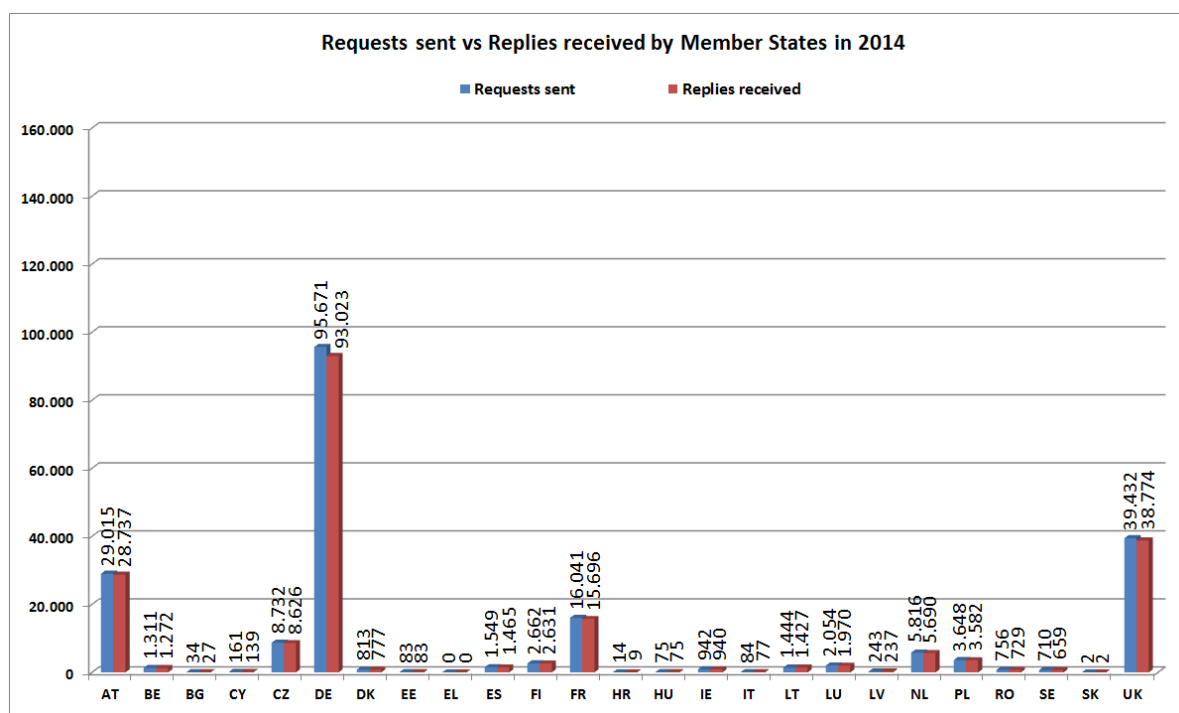

The table below presents the proportion of sent notifications on new convictions and updates during the whole ECRIS operation period.

Notifications										
	2012		2013		2014		2015		2016	
New conviction	51.089	68%	194.040	76%	278.623	76%	320.799	74%	331.878	73%
Conviction update	24.339	32%	60.695	24%	86.954	24%	110.376	26%	121.245	27%
	75.428		254.735		365.577		431.175		453.123	

*only 8 months of ECRIS activity in 2012

1.4. Requests for information

The graphs below compare the volume of requests for information sent by all interconnected Member States in 2014 and 2015 to the volume of received replies to these requests.