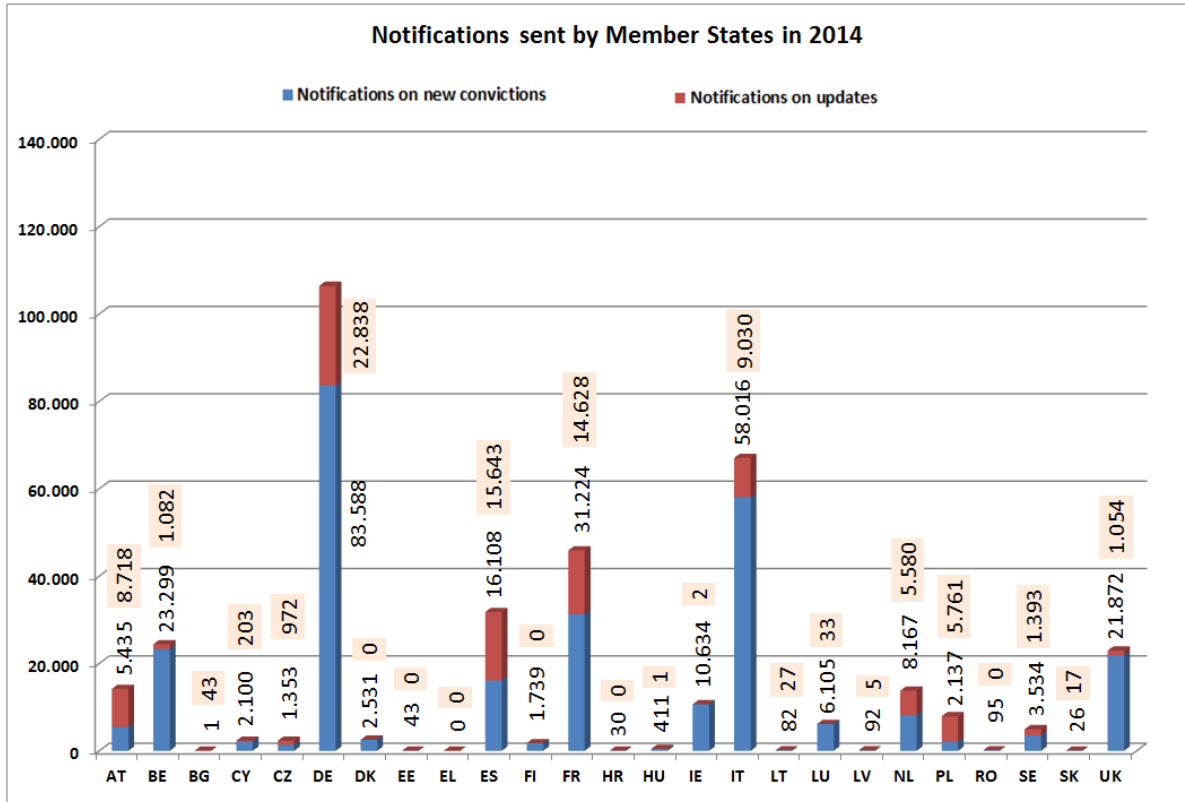

1.3. Notifications

The graphs below present the volume of notifications issued by the interconnected Member States in 2014 and 2015 sorted by new convictions and updates on previously sent notifications.

The table below presents the proportion of sent notifications on new convictions and updates during the whole ECRIS operation period.

Notifications										
	2012		2013		2014		2015		2016	
New conviction	51.089	68%	194.040	76%	278.623	76%	320.799	74%	331.878	73%
Conviction update	24.339	32%	60.695	24%	86.954	24%	110.376	26%	121.245	27%
	75.428		254.735		365.577		431.175		453.123	

*only 8 months of ECRIS activity in 2012

1.4. Requests for information

The graphs below compare the volume of requests for information sent by all interconnected Member States in 2014 and 2015 to the volume of received replies to these requests.