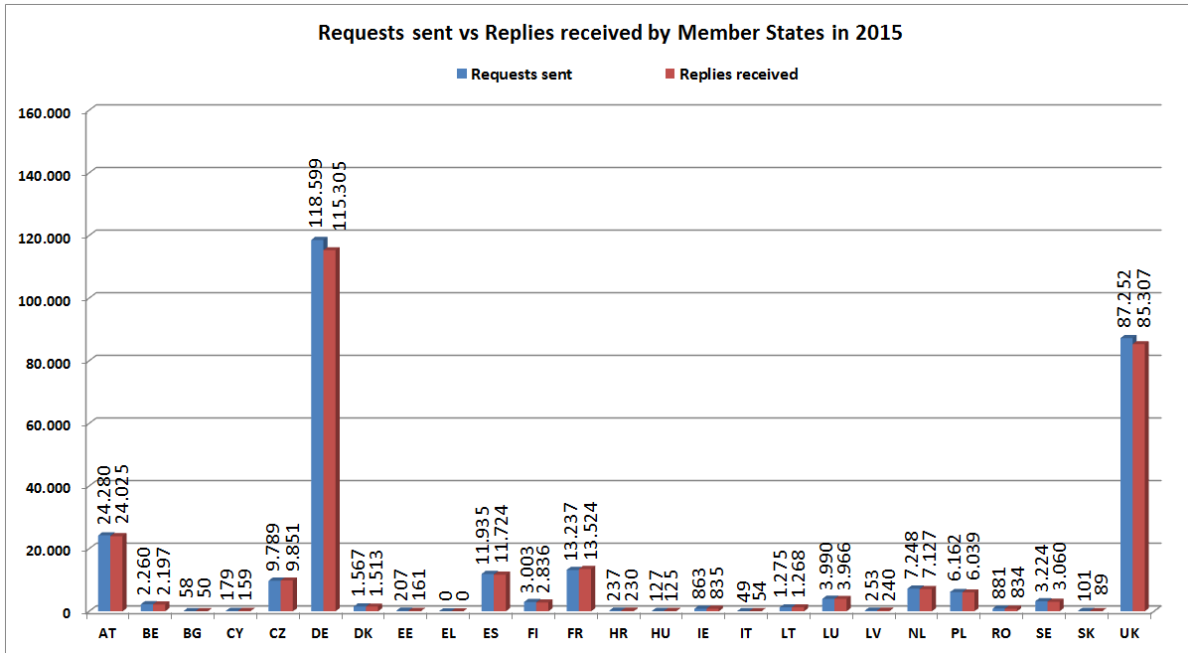

1.5. Replies to requests

The graphs below illustrate the volume of replies sent by all interconnected Member States in 2014 and 2015 in comparison with the volume of corresponding requests for information received by them.